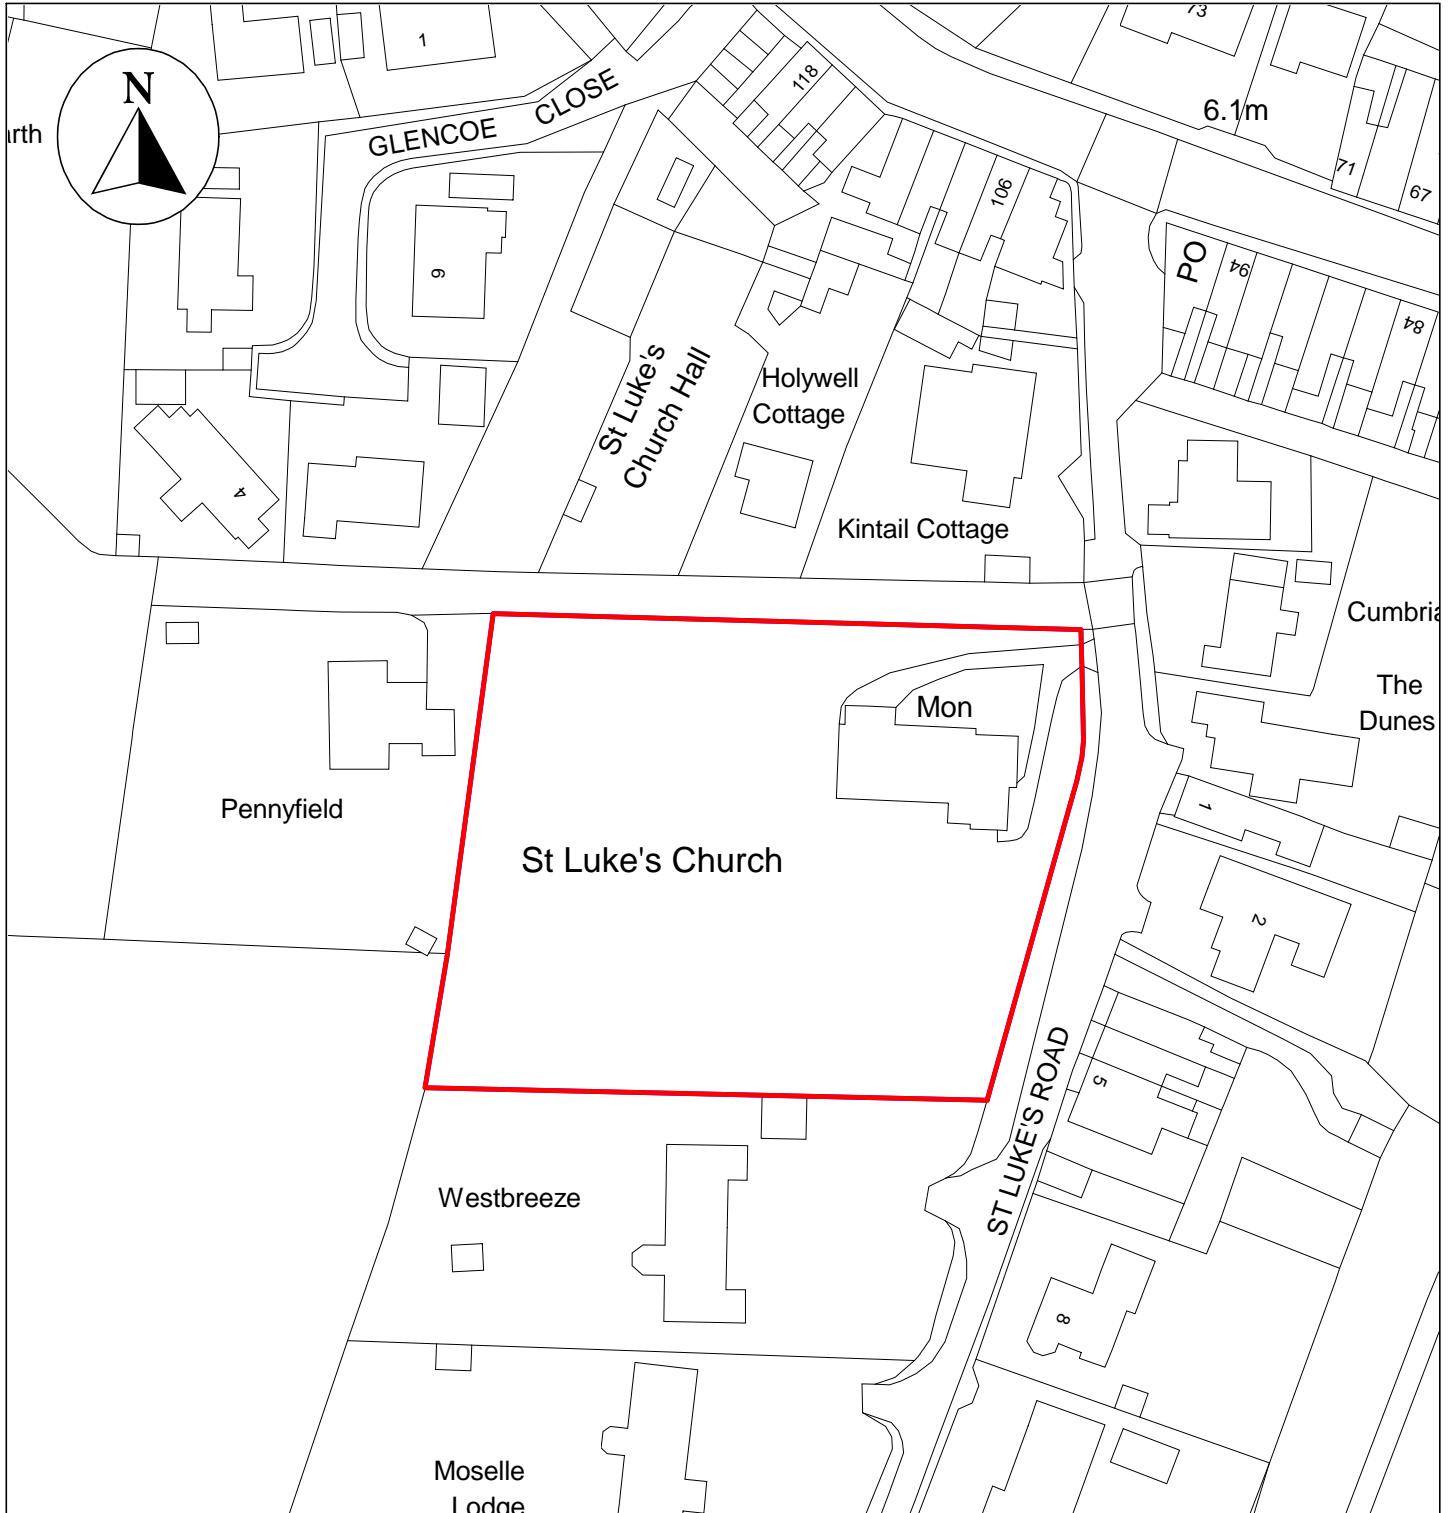

# Public Space Protection Order Cumberland Council 2024

ANTI-SOCIAL BEHAVIOUR CRIME AND  
POLICING ACT 2014

**St Luke's Church, Haverigg, Millom, LA18 4HB**

Neighbourhoods  
Education and Enforcement  
Allerdale House  
Workington  
CA14 3YJ

Scale: 1 : 1,000  
Date: February 2024

©crown copyright database rights 2024  
ordnance survey AC0000861732